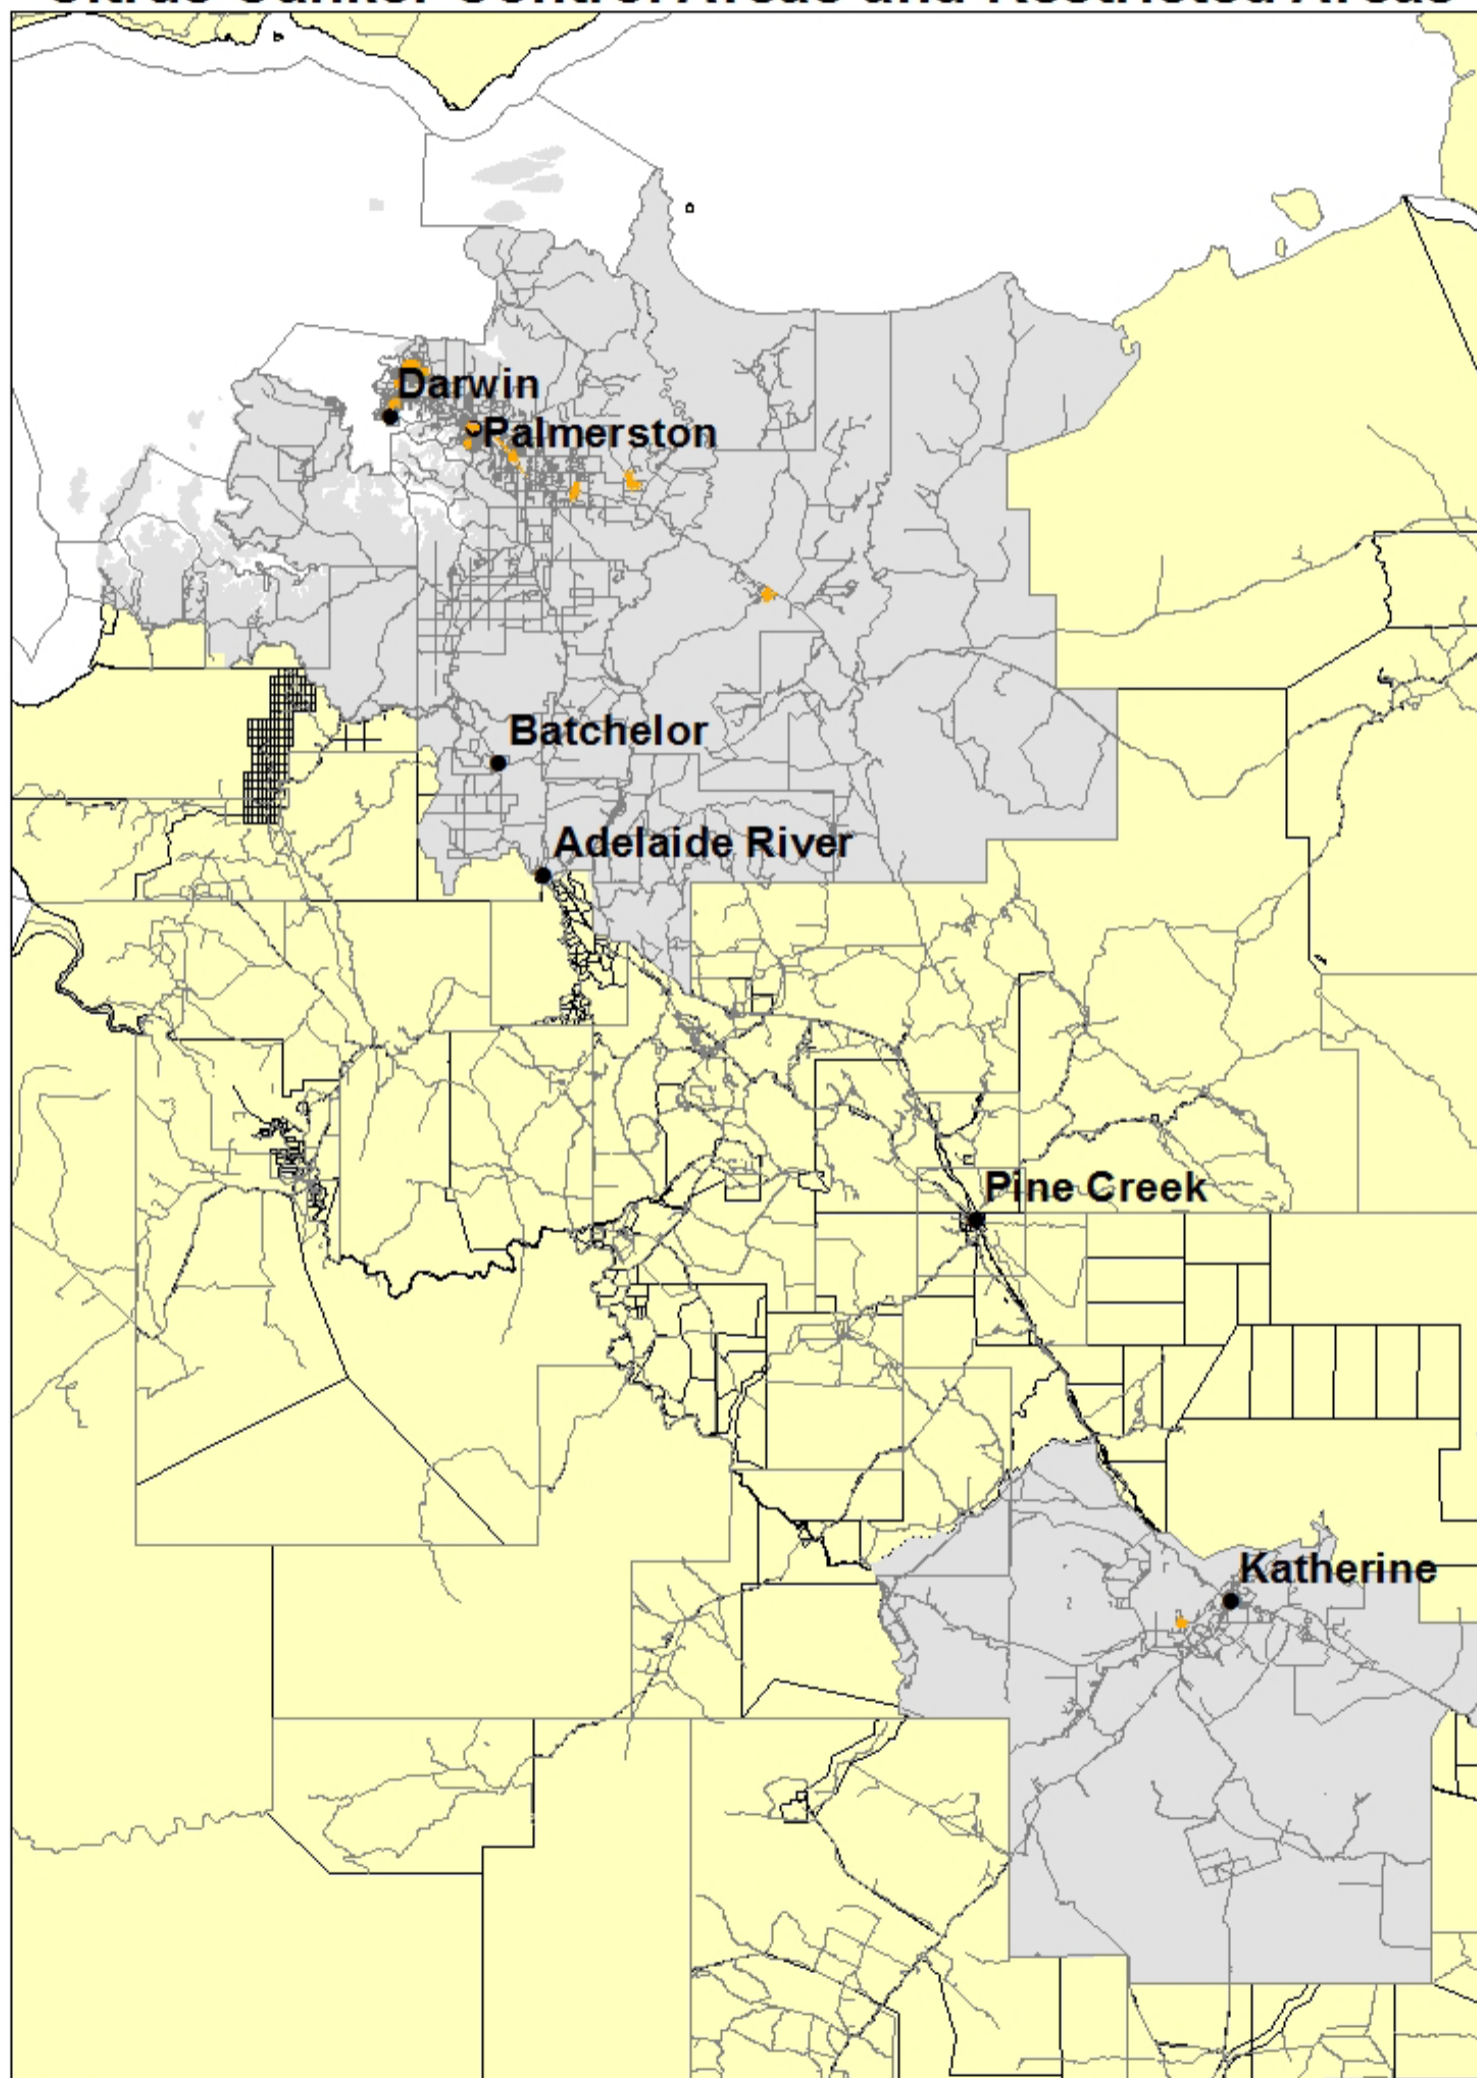

BIOSECURITY ALERT

CITRUS CANKER IS A SERIOUS PLANT DISEASE –
PLANT MOVEMENT RESTRICTIONS APPLY IN THIS AREA.

Citrus Canker Control Areas and Restricted Areas

Legend

- Restricted Area
- Control Area

0 25 50 100 Kilometers