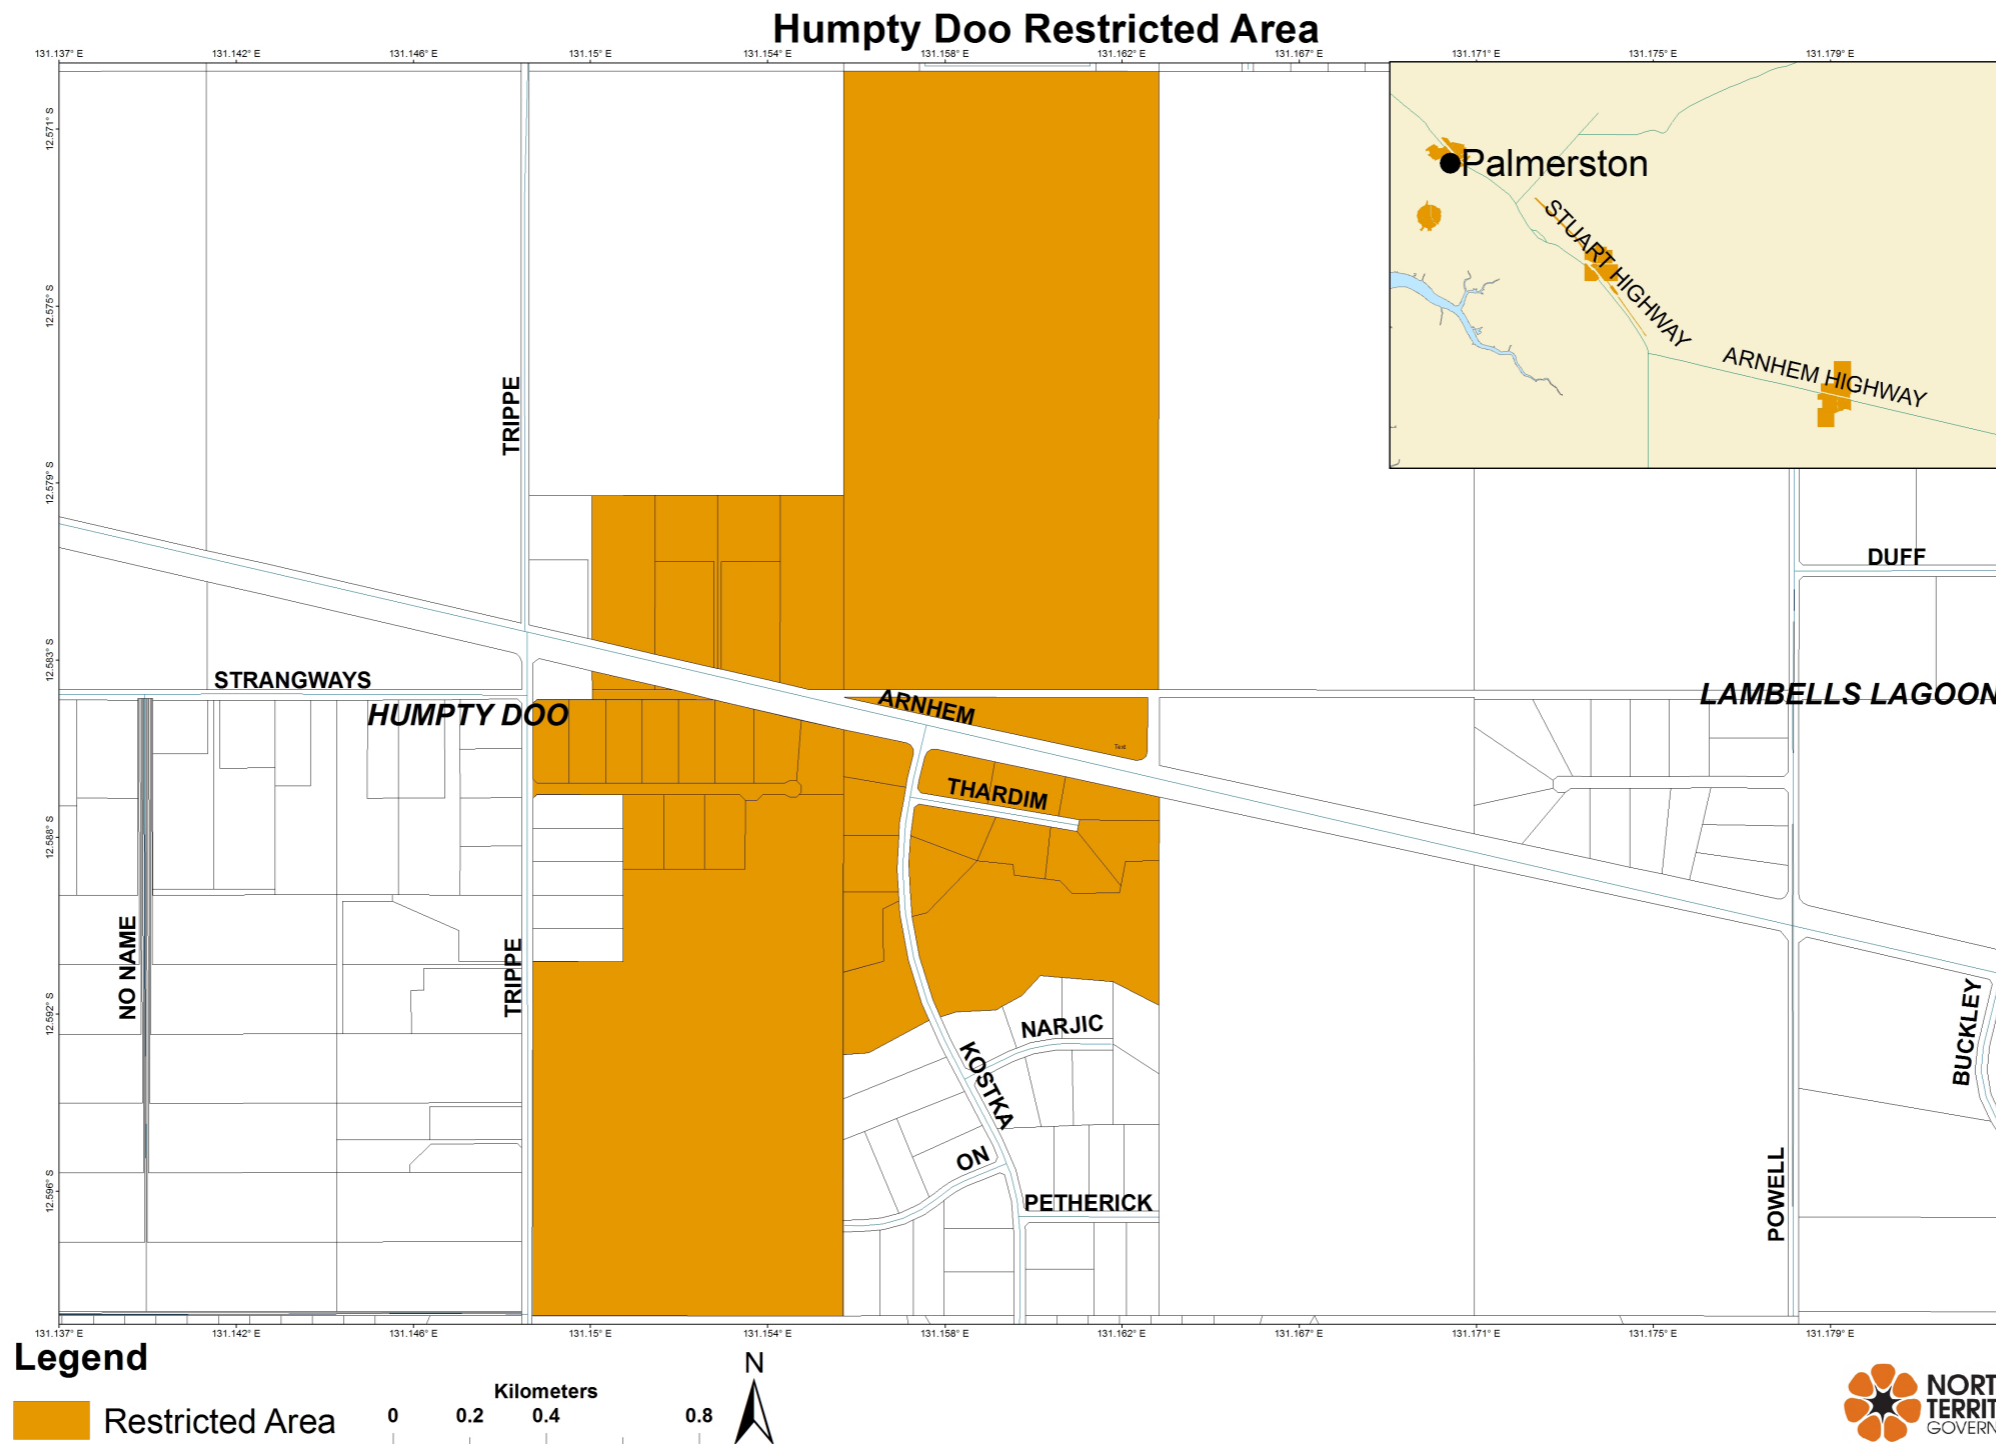

BIOSECURITY ALERT

CITRUS CANCKER IS A SERIOUS PLANT DISEASE – PLANT MOVEMENT RESTRICTIONS APPLY IN THIS AREA.

If your residence is within the restricted area, contact
CITRUS CANCKER HOTLINE 1800 931 722
www.nt.gov.au/citruscanker