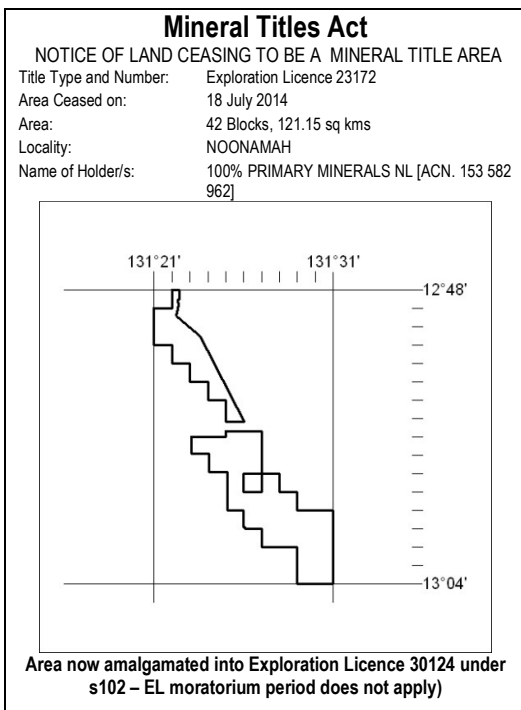

291/14

293/14

292/14

294/14

295/14

297/14

296/14

298/14

**Mineral Titles Act**

NOTICE OF LAND CEASING TO BE A MINERAL TITLE AREA  
 Title Type and Number: Exploration Licence 23178  
 Area Ceased on: 18 July 2014  
 Area: 45 Blocks, 149.84 sq kms  
 Locality: NOONAMAH  
 Name of Holder/s: 100% PRIMARY MINERALS NL [ACN. 153 582 962]

(Area now amalgamated into Exploration Licence 30124 under s102 – EL moratorium period does not apply)

299/14

**Mineral Titles Act**

NOTICE OF LAND CEASING TO BE A MINERAL TITLE AREA  
 Title Type and Number: Exploration Licence 24150  
 Area Ceased on: 18 July 2014  
 Area: 16 Blocks, 40.07 sq kms  
 Locality: NOONAMAH  
 Name of Holder/s: 100% PRIMARY MINERALS NL [ACN. 153 582 962]

(Area now amalgamated into Exploration Licence 30371 under s102 – EL moratorium period does not apply)

301/14

**Mineral Titles Act**

NOTICE OF LAND CEASING TO BE A MINERAL TITLE AREA  
 Title Type and Number: Exploration Licence 23200  
 Area Ceased on: 18 July 2014  
 Area: 4 Blocks, 12.10 sq kms  
 Locality: MARY RIVER  
 Name of Holder/s: 100% PRIMARY MINERALS NL [ACN. 153 582 962]